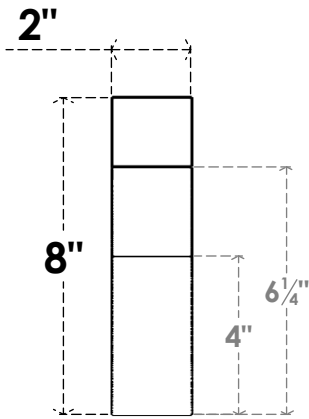

ITEM NUMBER: RFTURS020X08000X28000X008DEL00RCPR

2"W X 8"H X 28"L TIMBERTHANE ROUGH CEDAR DEL MONTE FAUX WOOD SOLID RAFTER TAIL, 8"L END, PRIMED TAN

ISOMETRIC

FRONT PROFILE

GENERATED DATE : 03/02/2023

EKENA MILLWORK
2300 WEST MAIN ST.
CLARKSVILLE, TX 75426
TOLL FREE: 866-607-0453
WWW.EKENAMILLWORK.COM

NOTES

1. INSTALLATION TO BE COMPLETED IN ACCORDANCE WITH MANUFACTURER'S SPECIFICATIONS.
2. DRAWING MAY NOT BE TO SCALE
3. THIS DRAWING IS INTENDED FOR DESIGN AND PLANNING PURPOSES ONLY.
4. ALL INFORMATION CONTAINED HEREIN WAS CURRENT AT THE TIME OF DEVELOPMENT BUT MUST BE REVIEWED AND APPROVED BY THE PRODUCT MANUFACTURER TO BE CONSIDERED ACCURATE.
5. TIMBERTHANE ARCHITECTURAL PRODUCTS ARE MADE FROM HIGH DENSITY URETHANE AND COME FACTORY PRIMED