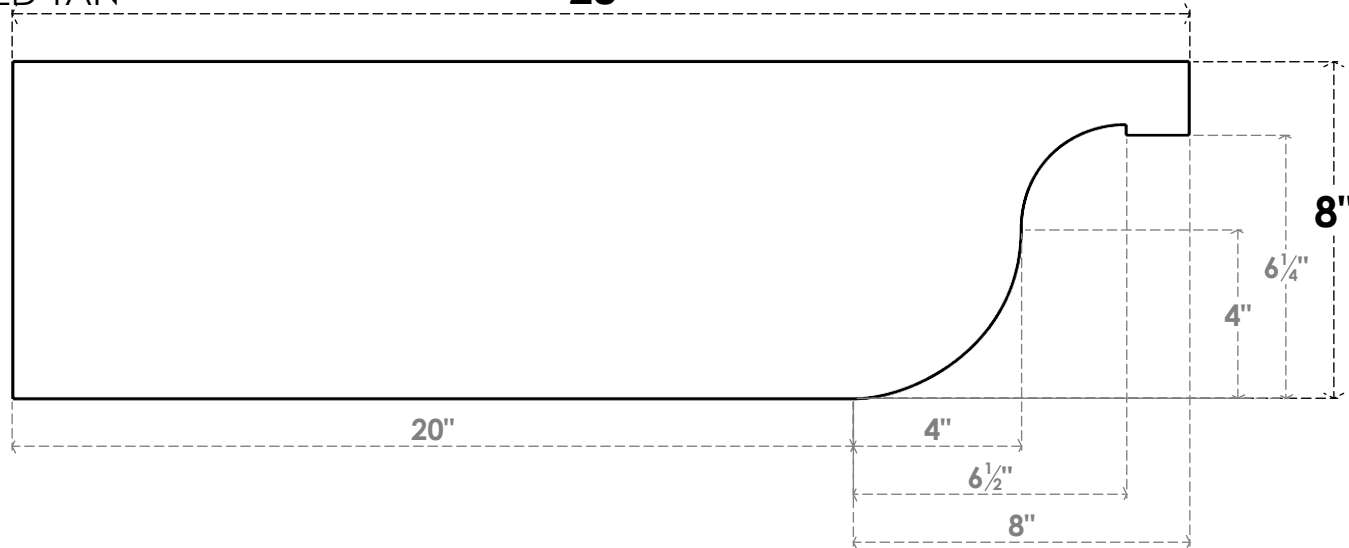

ITEM NUMBER: RFTURS020X08000X28000X008DEL00RCPR

2"W X 8"H X 28"L TIMBERTHANE ROUGH CEDAR DEL MONTE FAUX WOOD SOLID RAFTER TAIL, 8"L END, PRIMED TAN

ISOMETRIC

FRONT PROFILE

GENERATED DATE : 03/02/2023

EKENA MILLWORK
2300 WEST MAIN ST.
CLARKSVILLE, TX 75426
TOLL FREE: 866-607-0453
WWW.EKENAMILLWORK.COM

NOTES

1. INSTALLATION TO BE COMPLETED IN ACCORDANCE WITH MANUFACTURER'S SPECIFICATIONS.
2. DRAWING MAY NOT BE TO SCALE
3. THIS DRAWING IS INTENDED FOR DESIGN AND PLANNING PURPOSES ONLY.
4. ALL INFORMATION CONTAINED HEREIN WAS CURRENT AT THE TIME OF DEVELOPMENT BUT MUST BE REVIEWED AND APPROVED BY THE PRODUCT MANUFACTURER TO BE CONSIDERED ACCURATE.
5. TIMBERTHANE ARCHITECTURAL PRODUCTS ARE MADE FROM HIGH DENSITY URETHANE AND COME FACTORY PRIMED